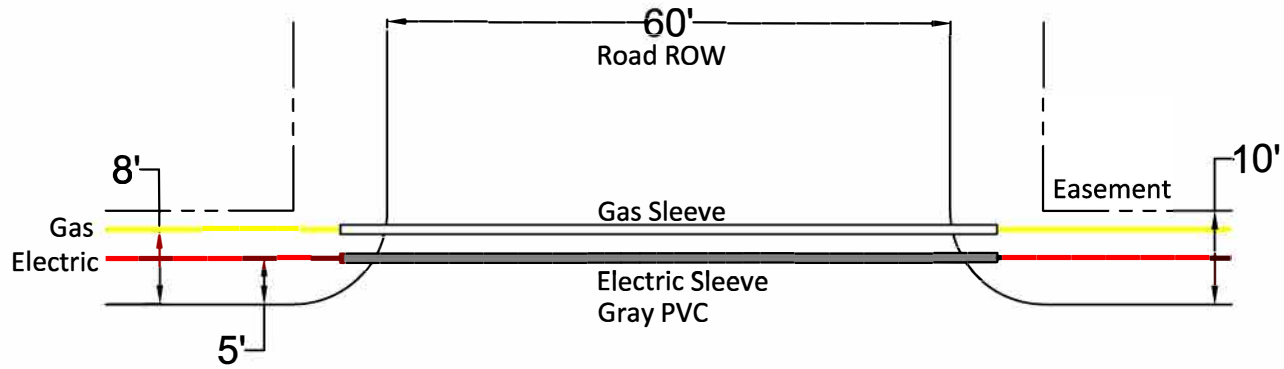

Basic Sleeve Layout

NOT TO SCALE

DRAWING FILE NAME: Basic Sleeve Layout.dwg	DATE 6/24/14	REVISION	POUDRE VALLEY R.E.A.	Basic Sleeve Layout	MAP NUMBER
					N/A