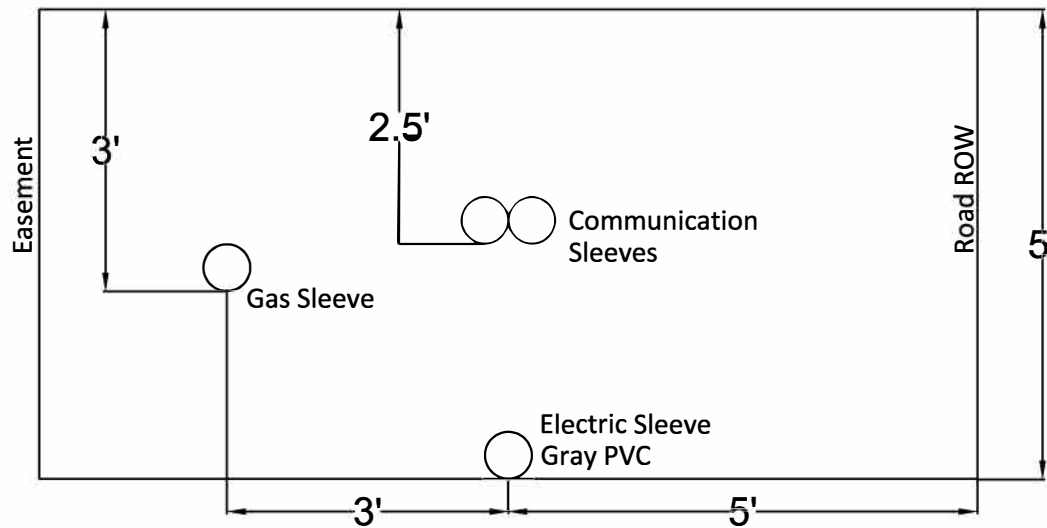

Basic Sleeve Layout

NOT TO SCALE

DRAWING FILE NAME: Basic Sleeve Layout.dwg	DATE 6/24/14	REVISION	POUDRE VALLEY R.E.A.	Basic Sleeve Layout	MAP NUMBER
					N/A