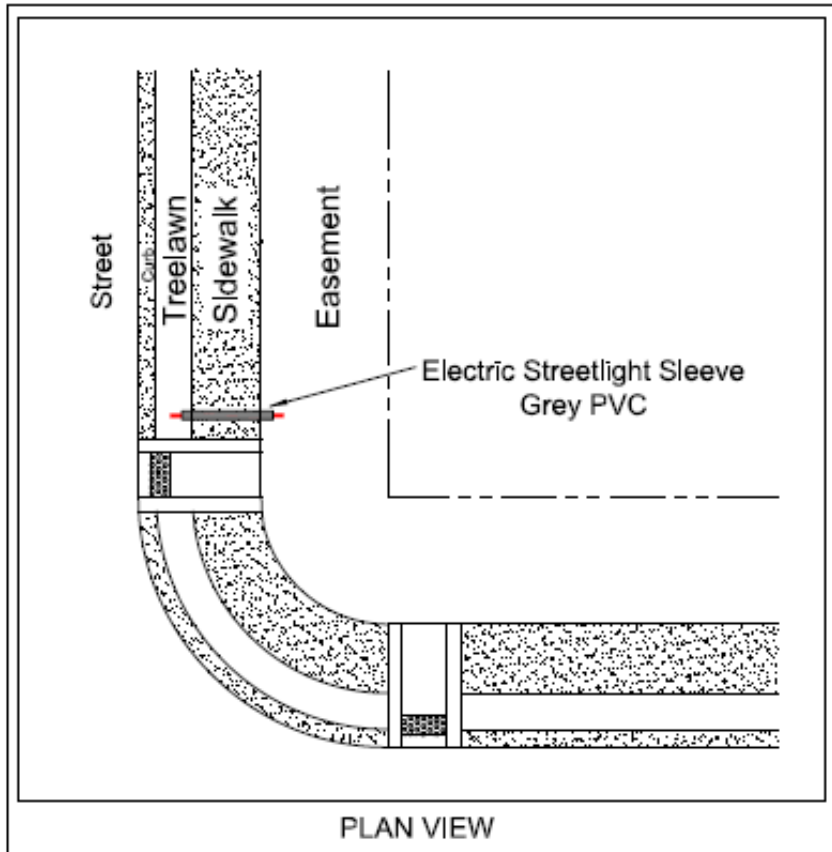

# BASIC STREET SLEEVE LAYOUT

NOT TO SCALE

DESIGN LIMITS:

BASIC SLEEVE LAYOUT  
INSTALLATION GUIDE

POUDRE VALLEY  
RURAL ELECTRIC ASSOCIATION

DATE: 9/8/2021

CHKD: RBP

APPVD: MO

# BASIC SIDEWALK STREETLIGHT SLEEVE LAYOUT

**NOTES:**

Sidewalk Streetlight Sleeves should be installed at all streetlight locations where the power crosses the sidewalk.

NOT TO SCALE

DESIGN LIMITS:			BASIC SIDEWALK STREETLIGHT SLEEVE LAYOUT INSTALLATION GUIDE		
DATE: 9/8/2021			POUDRE VALLEY RURAL ELECTRIC ASSOCIATION		
CHKD: RBP	APPVD: MO				