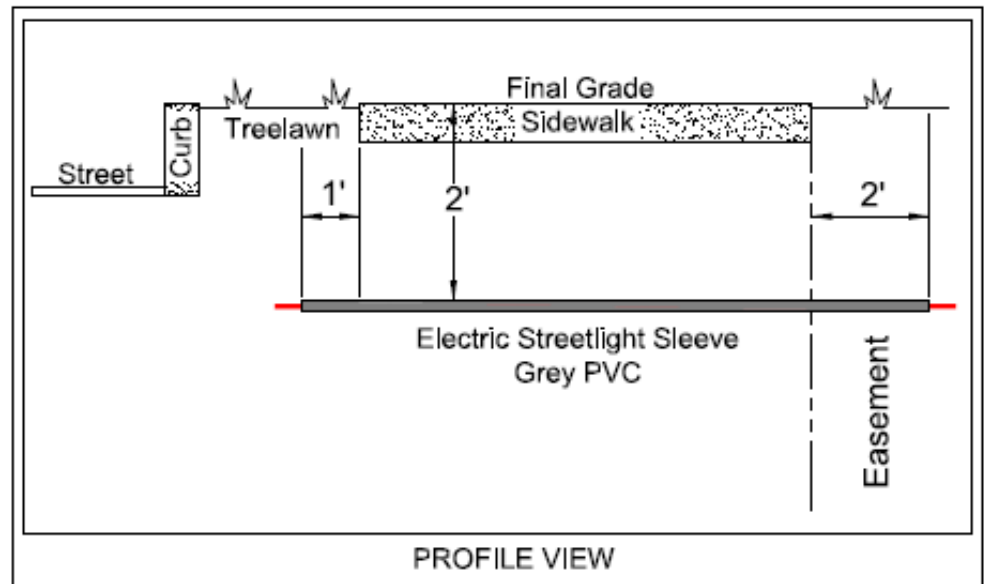

# BASIC STREET SLEEVE LAYOUT

NOT TO SCALE

DESIGN LIMITS:

BASIC SLEEVE LAYOUT  
INSTALLATION GUIDE

POUDRE VALLEY  
RURAL ELECTRIC ASSOCIATION

DATE: 9/8/2021

CHKD: RBP

APPVD: MO

# BASIC SIDEWALK STREETLIGHT SLEEVE LAYOUT

**NOTES:**

Sidewalk Streetlight Sleeves should be installed at all streetlight locations where the power crosses the sidewalk.

NOT TO SCALE

DESIGN LIMITS:			BASIC SIDEWALK STREETLIGHT SLEEVE LAYOUT INSTALLATION GUIDE		
DATE: 9/8/2021			POUDRE VALLEY RURAL ELECTRIC ASSOCIATION		
CHKD: RBP	APPVD: MO				