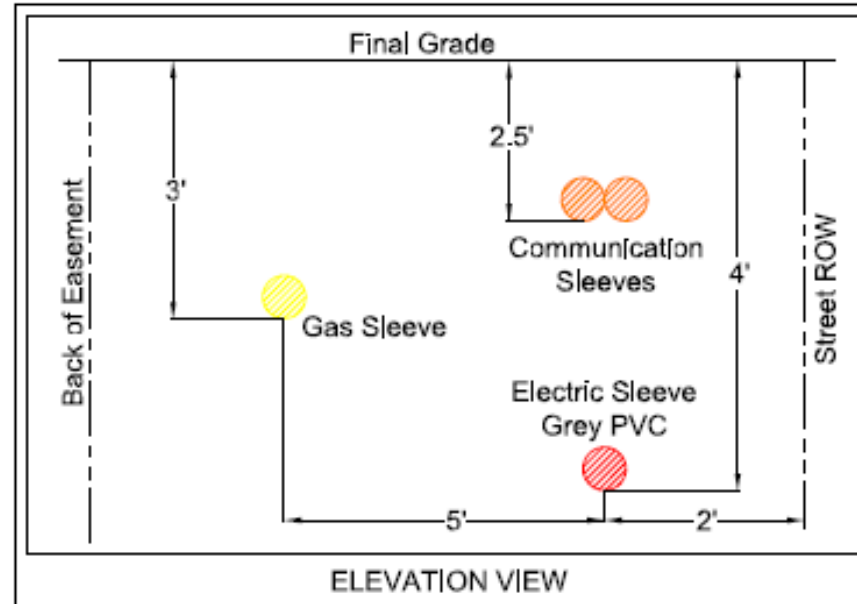

# BASIC STREET SLEEVE LAYOUT

NOT TO SCALE

DESIGN LIMITS:

BASIC SLEEVE LAYOUT  
INSTALLATION GUIDE

POUDRE VALLEY  
RURAL ELECTRIC ASSOCIATION

DATE: 9/8/2021

CHKD: RBP

APPVD: MO

# BASIC SIDEWALK STREETLIGHT SLEEVE LAYOUT

**NOTES:**

Sidewalk Streetlight Sleeves should be installed at all streetlight locations where the power crosses the sidewalk.

NOT TO SCALE

DESIGN LIMITS:			BASIC SIDEWALK STREETLIGHT SLEEVE LAYOUT INSTALLATION GUIDE		
DATE: 9/8/2021			POUDRE VALLEY RURAL ELECTRIC ASSOCIATION		
CHKD: RBP	APPVD: MO				