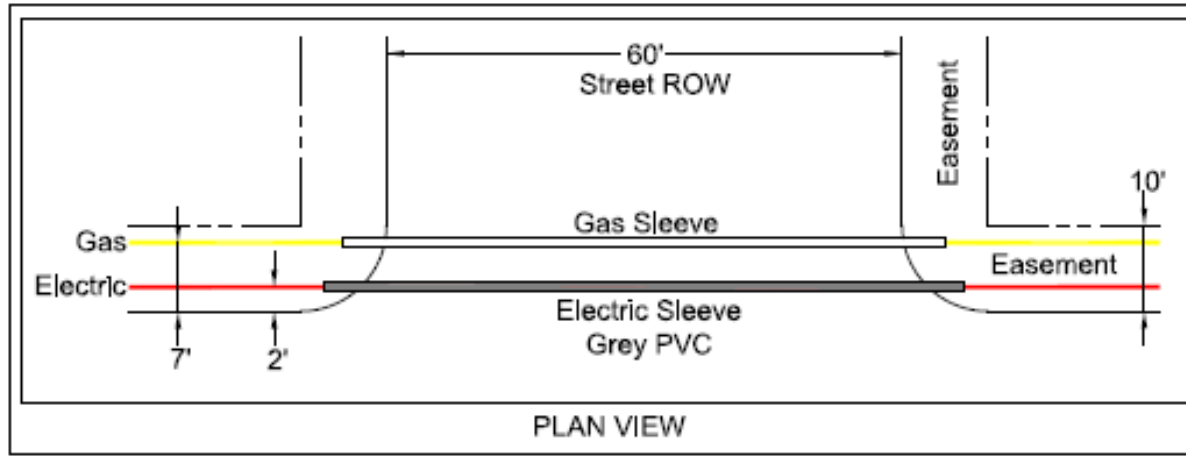

# BASIC STREET SLEEVE LAYOUT

NOT TO SCALE

DESIGN LIMITS:

BASIC SLEEVE LAYOUT  
INSTALLATION GUIDE

POUDRE VALLEY  
RURAL ELECTRIC ASSOCIATION

DATE: 9/8/2021

CHKD: RBP

APPVD: MO

# BASIC SIDEWALK STREETLIGHT SLEEVE LAYOUT

**NOTES:**

Sidewalk Streetlight Sleeves should be installed at all streetlight locations where the power crosses the sidewalk.

NOT TO SCALE

DESIGN LIMITS:			BASIC SIDEWALK STREETLIGHT SLEEVE LAYOUT INSTALLATION GUIDE		
DATE: 9/8/2021			POUDRE VALLEY RURAL ELECTRIC ASSOCIATION		
CHKD: RBP	APPVD: MO				